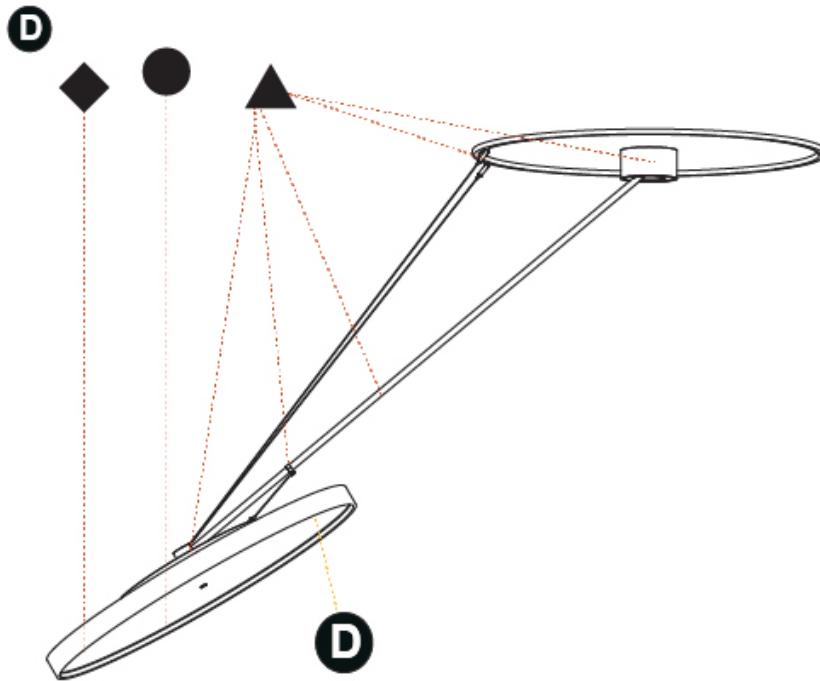

SIGN DIVA DANCER KORONA SUSPENSION

A30882-

PROJECT	_____
TYPE	_____
SPECIFIER	_____
QUANTITY	_____
DATE	_____

A