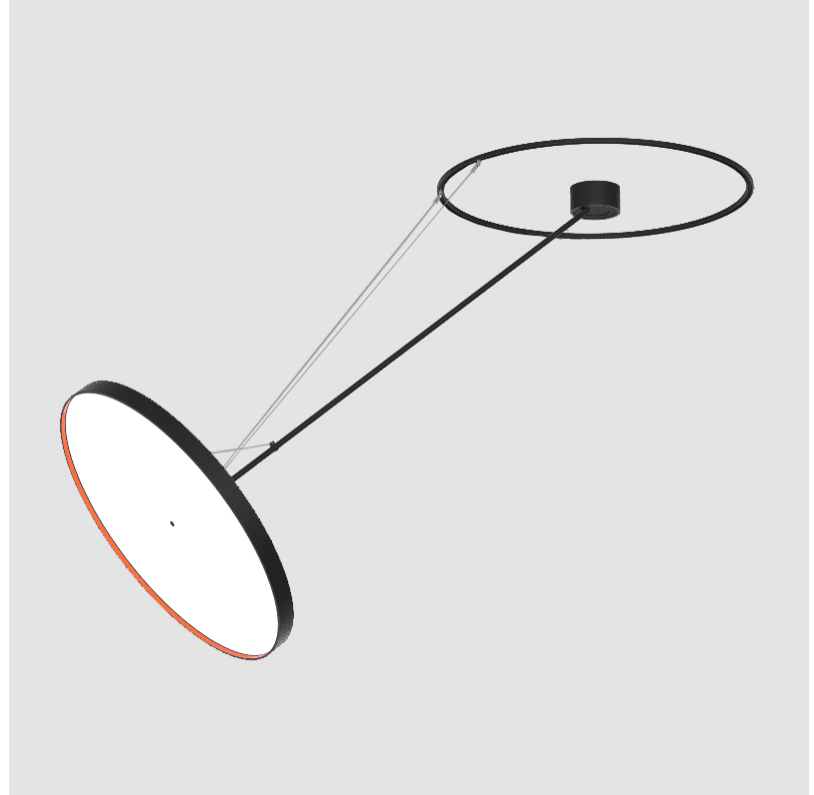

GENERAL

Series: Sign Diva Dancer
Subseries: Sign Diva Dancer Korona
Partner: Prolicht
Division: Architectural
Installation: Suspension
Product Type: Pendant
Mounting Location: Ceiling
Light Distribution: Adjustable

PHYSICAL

Shape: Round
Diameter (mm): 850
Diameter (in): 33 7/16
Height (mm): 1620
Height (in): 63 3/4
Weight (kg): 11.67
Weight (lbs): 25.67
Diffuser: PMMA - Opal / Micro-Prism / Sparkling Secret / Vintage Industrial
Fixture Finish: SSR / BKV / CWI / CRY / HAB / UFT / ITA / RUA / FTG / MYG / LOD / PUS / FRO / FUP / KIA / POP / BLS / SPG / MEY / GOH / CHC / COM / ABZ / JAG / OBR / MOS / ROR
Fixture Material: PMMA / Extruded Aluminum / Steel

ELECTRICAL

Lamp Type: LED (Zhaga Standard)
Input Wattage (W): 96.8
Total Output Wattage (W): 76.8
Dimming: Tri-Mode (Non-Dimming and Phase Dimming (120Vac only) and 0-10V Dimming)
Driver Included: Yes
Driver Location: Integrated
Driver Type: Constant Current - Universal
Driver Class: Class 2
Input Voltage (V): 120 - 277
Constant Current (MA): 600

LED

Color Temperature (°K): 2700 / 3000 / 4000
Max. Delivered Lumen (lm): 11160 / 11388 / 11620
CRI: >90 CRI
Lamp Life (hrs): 50000

OPTICAL

Adjustability: Rotational Canopy 170°; Tilting Canopy ±50°; Tilting Head ±90°

RATINGS AND CERTIFICATIONS

Certified By: Certified for North American Standards
IP rating: IP20