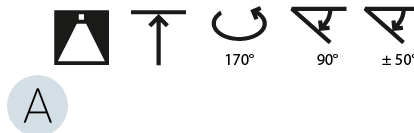

GENERAL

Series: Sign Diva Dancer
Subseries: Sign Diva Dancer
Partner: Prolicht
Division: Architectural
Installation: Suspension
Product Type: Pendant
Mounting Location: Ceiling
Light Distribution: Adjustable

PHYSICAL

Shape: Round
Diameter (mm): 850
Diameter (in): 33 7/16
Height (mm): 1620
Height (in): 63 3/4
Weight (kg): 9.67
Weight (lbs): 21.27
Diffuser: PMMA - Opal / Micro-Prism / Sparkling Secret / Vintage Industrial
Fixture Finish: SSR / BKV / CWI / CRY / HAB / UFT / ITA / RUA / FTG / MYG / LOD / PUS / FRO / FUP / KIA / POP / BLS / SPG / MEY / GOH / CHC / COM / ABZ / JAG / OBR / MOS / ROR
Fixture Material: PMMA / Extruded Aluminum / Steel

ELECTRICAL

Lamp Type: LED (Zhaga Standard)
Input Wattage (W): 96.8
Total Output Wattage (W): 76.8
Dimming: Tri-Mode (Non-Dimming and Phase Dimming (120Vac only) and 0-10V Dimming)
Driver Included: Yes
Driver Location: Integrated
Driver Type: Constant Current - Universal
Driver Class: Class 2
Input Voltage (V): 120 - 277
Constant Current (MA): 600

LED

Color Temperature (°K): 3000 / 3500 / 4000
Max. Delivered Lumen (lm): 11160 / 11388 / 11620
CRI: >90 CRI
Lamp Life (hrs): 50000

OPTICAL

Adjustability: Rotational Canopy 170°; Tilting Canopy ±50°; Tilting Head ±90°

RATINGS AND CERTIFICATIONS

Certified By: Certified for North American Standards
IP rating: IP20