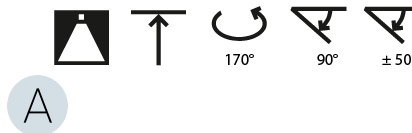

GENERAL

Series: Sign Diva Dancer
Subseries: Sign Diva Dancer
Partner: Prolicht
Division: Architectural
Installation: Suspension
Product Type: Pendant
Mounting Location: Ceiling
Light Distribution: Adjustable

PHYSICAL

Shape: Round
Diameter (mm): 1100
Diameter (in): 43 5/16"
Height (mm): 1620
Height (in): 63 3/4"
Weight (kg): 16
Weight (lbs): 35.2
Diffuser: PMMA - Opal / Micro-Prism / Sparkling Secret / Vintage Industrial
Fixture Finish: SSR / BKV / CWI / CRY / HAB / UFT / ITA / RUA / FTG / MYG / LOD / PUS / FRO / FUP / KIA / POP / BLS / SPG / MEY / GOH / CHC / COM / ABZ / JAG / OBR / MOS / ROR
Fixture Material: PMMA / Extruded Aluminum / Steel

ELECTRICAL

Lamp Type: LED (Zhaga Standard)
Input Wattage (W): 169.4
Total Output Wattage (W): 135
Dimming: Tri-Mode (Non-Dimming and Phase Dimming (120Vac only) and 0-10V Dimming)
Driver Included: Yes
Driver Location: Integrated
Driver Type: Constant Current - Universal
Driver Class: Class 2
Input Voltage (V): 120 - 277
Constant Current (MA): 600

LED

Color Temperature (°K): 3000 / 3500 / 4000
Max. Delivered Lumen (lm): 19520 / 19933 / 20340
CRI: >90 CRI
Lamp Life (hrs): 50000

OPTICAL

Adjustability: Rotational Canopy 170°; Tilting Canopy ±50°; Tilting Head ±90°

RATINGS AND CERTIFICATIONS

Certified By: Certified for North American Standards
IP rating: IP20