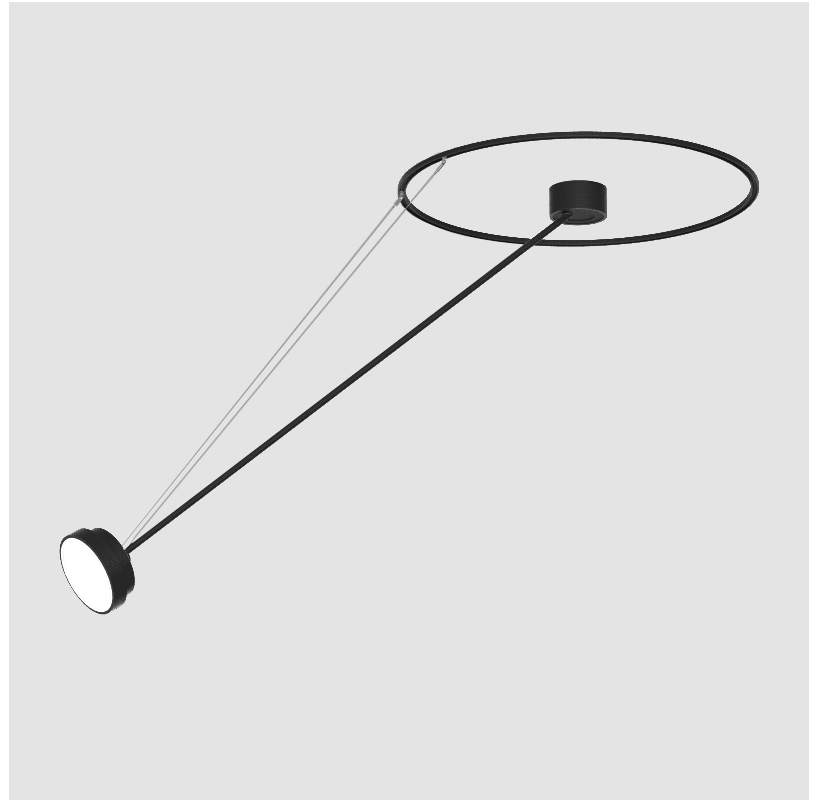

GENERAL

| |
|--------------------------------|
| Series: Sign Diva Dancer |
| Subseries: Sign Diva Dancer |
| Partner: Prolicht |
| Division: Architectural |
| Installation: Suspension |
| Product Type: Pendant |
| Mounting Location: Ceiling |
| Light Distribution: Adjustable |

PHYSICAL

| |
|---|
| Shape: Round |
| Diameter (mm): 200 |
| Diameter (in): 7 7/8 |
| Height (mm): 1620 |
| Height (in): 63 3/4 |
| Weight (kg): 3 |
| Weight (lbs): 6.6 |
| Diffuser: PMMA - Opal / Micro-Prism / Sparkling Secret / Vintage Industrial |
| Fixture Finish: SSR / BKV / CWI / CRY / HAB / UFT / ITA / RUA / FTG / MYG / LOD / PUS / FRO / FUP / KIA / POP / BLS / SPG / MEY / GOH / CHC / COM / ABZ / JAG / OBR / MOS / ROR |
| Fixture Material: PMMA / Extruded Aluminum / Steel |

OPTICAL

| |
|---|
| Adjustability: Rotational Canopy 170°; Tilting Canopy ±50°; Tilting Head ±90° |
|---|

RATINGS AND CERTIFICATIONS

| |
|--|
| Certified By: Certified for North American Standards |
| IP rating: IP20 |