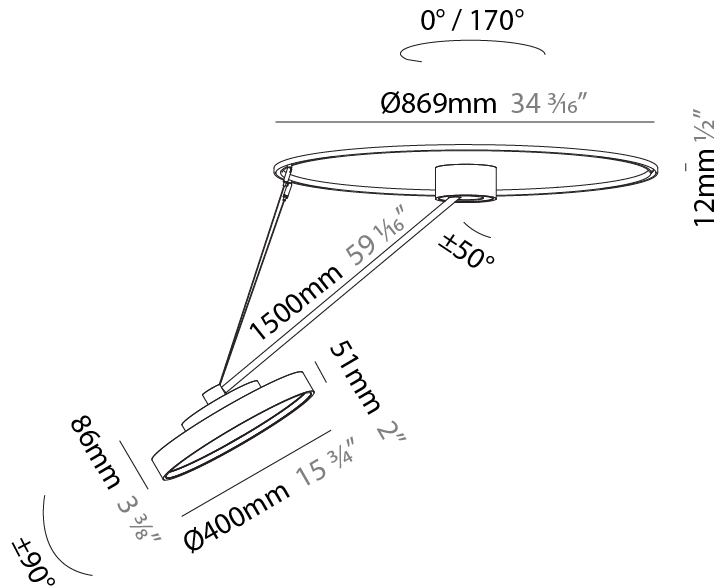

PHYSICAL

| |
|---|
| Shape: Round |
| Diameter (mm): 200 |
| Diameter (in): 7 7/8 |
| Height (mm): 1620 |
| Height (in): 63 3/4 |
| Weight (kg): 3 |
| Weight (lbs): 6.6 |
| Diffuser: PMMA - Opal / Micro-Prism / Sparkling Secret / Vintage Industrial |
| Fixture Finish: SSR / BKV / CWI / CRY / HAB / UFT / ITA / RUA / FTG / MYG / LOD / PUS / FRO / FUP / KIA / POP / BLS / SPG / MEY / GOH / CHC / COM / ABZ / JAG / OBR / MOS / ROR |
| Fixture Material: PMMA / Extruded Aluminum / Steel |

PHYSICAL

| |
|---|
| Shape: Round |
| Diameter (mm): 400 |
| Diameter (in): 15 3/4 |
| Height (mm): 1620 |
| Height (in): 63 3/4 |
| Weight (kg): 4.5 |
| Weight (lbs): 9.9 |
| Diffuser: PMMA - Opal / Micro-Prism / Sparkling Secret / Vintage Industrial |
| Fixture Finish: SSR / BKV / CWI / CRY / HAB / UFT / ITA / RUA / FTG / MYG / LOD / PUS / FRO / FUP / KIA / POP / BLS / SPG / MEY / GOH / CHC / COM / ABZ / JAG / OBR / MOS / ROR |
| Fixture Material: PMMA / Extruded Aluminum / Steel |

OPTICAL

Adjustability: Rotational Canopy 170°; Tilting Canopy ±50°; Tilting Head ±90°

RATINGS AND CERTIFICATIONS

| |
|--|
| Certified By: Certified for North American Standards |
| IP rating: IP20 |

SIGN DIVA DANCER SUSPENSION

PHYSICAL

| |
|---|
| Shape: Round |
| Diameter (mm): 570 |
| Diameter (in): 22 7/16 |
| Height (mm): 1620 |
| Height (in): 63 3/4 |
| Weight (kg): 6.0 |
| Weight (lbs): 13.22 |
| Diffuser: PMMA - Opal / Micro-Prism / Sparkling Secret / Vintage Industrial |
| Fixture Finish: SSR / BKV / CWI / CRY / HAB / UFT / ITA / RUA / FTG / MYG / LOD / PUS / FRO / FUP / KIA / POP / BLS / SPG / MEY / GOH / CHC / COM / ABZ / JAG / OBR / MOS / ROR |
| Fixture Material: PMMA / Extruded Aluminum / Steel |