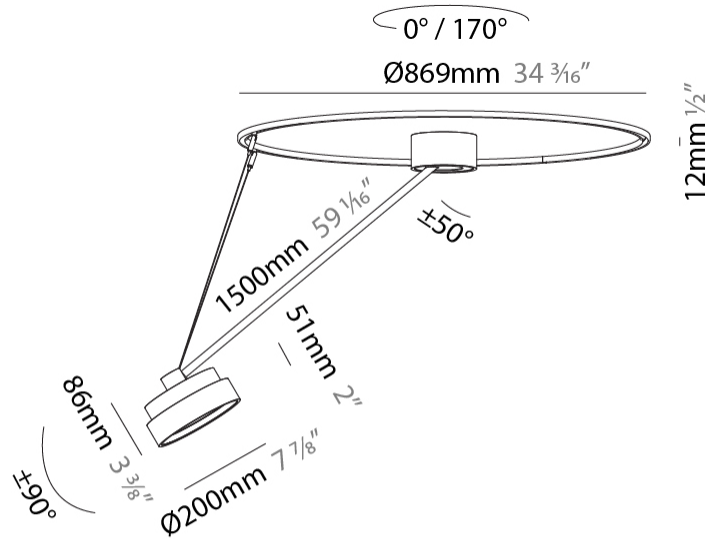

PHYSICAL

| |
|---|
| Shape: Round |
| Diameter (mm): 200 |
| Diameter (in): 7 7/8 |
| Height (mm): 1620 |
| Height (in): 63 3/4 |
| Weight (kg): 3 |
| Weight (lbs): 6.6 |
| Diffuser: PMMA - Opal / Micro-Prism / Sparkling Secret / Vintage Industrial |
| Fixture Finish: SSR / BKV / CWI / CRY / HAB / UFT / ITA / RUA / FTG / MYG / LOD / PUS / FRO / FUP / KIA / POP / BLS / SPG / MEY / GOH / CHC / COM / ABZ / JAG / OBR / MOS / ROR |
| Fixture Material: PMMA / Extruded Aluminum / Steel |

OPTICAL

| |
|---|
| Adjustability: Rotational Canopy 170°; Tilting Canopy ±50°; Tilting Head ±90° |
|---|

RATINGS AND CERTIFICATIONS

| |
|--|
| Certified By: Certified for North American Standards |
| IP rating: IP20 |

PHYSICAL

| |
|---|
| Shape: Round |
| Diameter (mm): 400 |
| Diameter (in): 15 3/4 |
| Height (mm): 1620 |
| Height (in): 63 3/4 |
| Weight (kg): 4.5 |
| Weight (lbs): 9.9 |
| Diffuser: PMMA - Opal / Micro-Prism / Sparkling Secret / Vintage Industrial |
| Fixture Finish: SSR / BKV / CWI / CRY / HAB / UFT / ITA / RUA / FTG / MYG / LOD / PUS / FRO / FUP / KIA / POP / BLS / SPG / MEY / GOH / CHC / COM / ABZ / JAG / OBR / MOS / ROR |
| Fixture Material: PMMA / Extruded Aluminum / Steel |