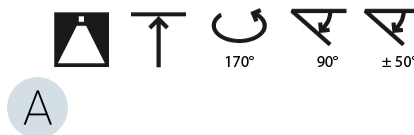

OPTICAL

| |
|---|
| Adjustability: Rotational Canopy 170°; Tilting Canopy ±50°; Tilting Head ±90° |
|---|

RATINGS AND CERTIFICATIONS

| |
|--|
| Certified By: Certified for North American Standards |
| IP rating: IP20 |