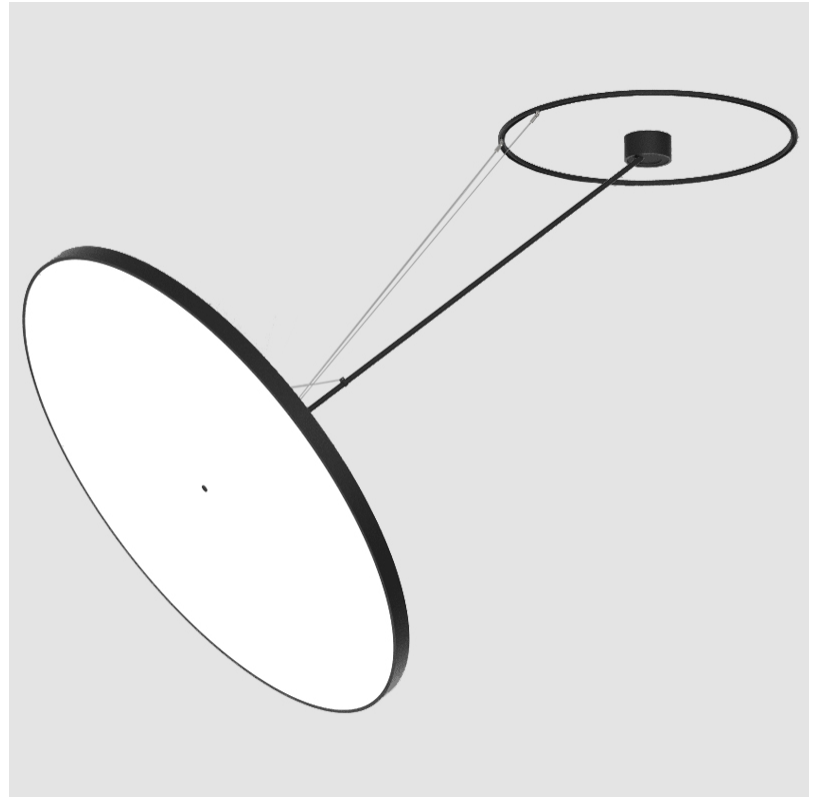

GENERAL

Series: Sign Diva Dancer
Subseries: Sign Diva Dancer
Partner: Prolicht
Division: Architectural
Installation: Suspension
Product Type: Pendant
Mounting Location: Ceiling
Light Distribution: Adjustable

PHYSICAL

Shape: Round
Diameter (mm): 1100
Diameter (in): 43 5/16"
Height (mm): 1620
Height (in): 63 3/4"
Weight (kg): 16
Weight (lbs): 35.2
Diffuser: PMMA - Opal / Micro-Prism / Sparkling Secret / Vintage Industrial
Fixture Finish: SSR / BKV / CWI / CRY / HAB / UFT / ITA / RUA / FTG / MYG / LOD / PUS / FRO / FUP / KIA / POP / BLS / SPG / MEY / GOH / CHC / COM / ABZ / JAG / OBR / MOS / ROR
Fixture Material: PMMA / Extruded Aluminum / Steel

ELECTRICAL

Lamp Type: LED (Zhaga Standard)
Input Wattage (W): 169.4
Total Output Wattage (W): 135
Dimming: Tri-Mode (Non-Dimming and Phase Dimming (120Vac only) and 0-10V Dimming)
Driver Included: Yes
Driver Location: Integrated
Driver Type: Constant Current - Universal
Driver Class: Class 2
Input Voltage (V): 120 - 277
Constant Current (MA): 600

LED

Color Temperature (°K): 3000 / 3500 / 4000
Max. Delivered Lumen (lm): 19520 / 19933 / 20340
CRI: >90 CRI
Lamp Life (hrs): 50000

OPTICAL

Adjustability: Rotational Canopy 170°; Tilting Canopy ±50°; Tilting Head ±90°

RATINGS AND CERTIFICATIONS

Certified By: Certified for North American Standards
IP rating: IP20